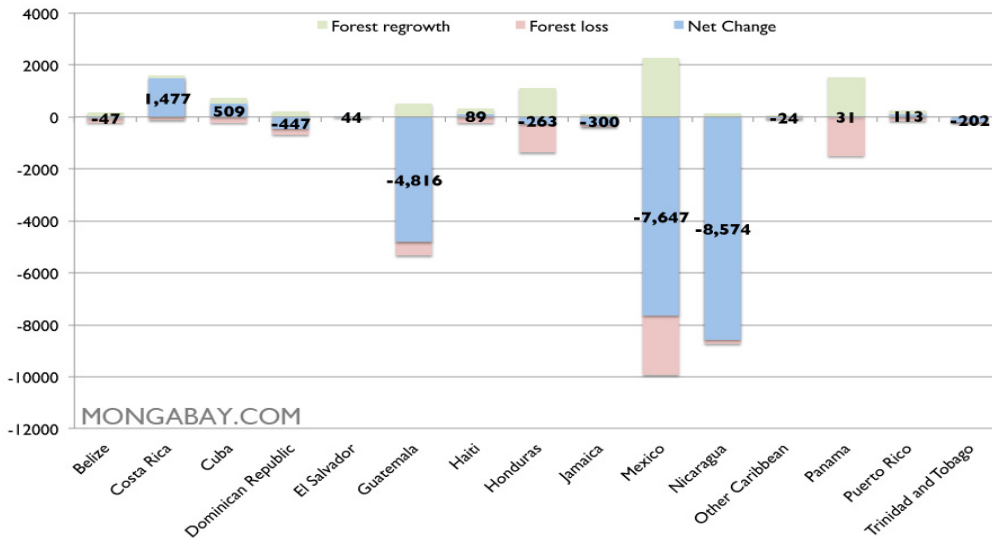

Section 1

Oil palm production, 2021

Oil palm production is measured in tonnes.

Section 3

Section 4

June 1985

July 2022

Section 5

CEN AMERICA: Change in moist forest cover, 2001-2010 (sq km)
SOURCE: AIDE ET AL 2012

Section 6

Section 7