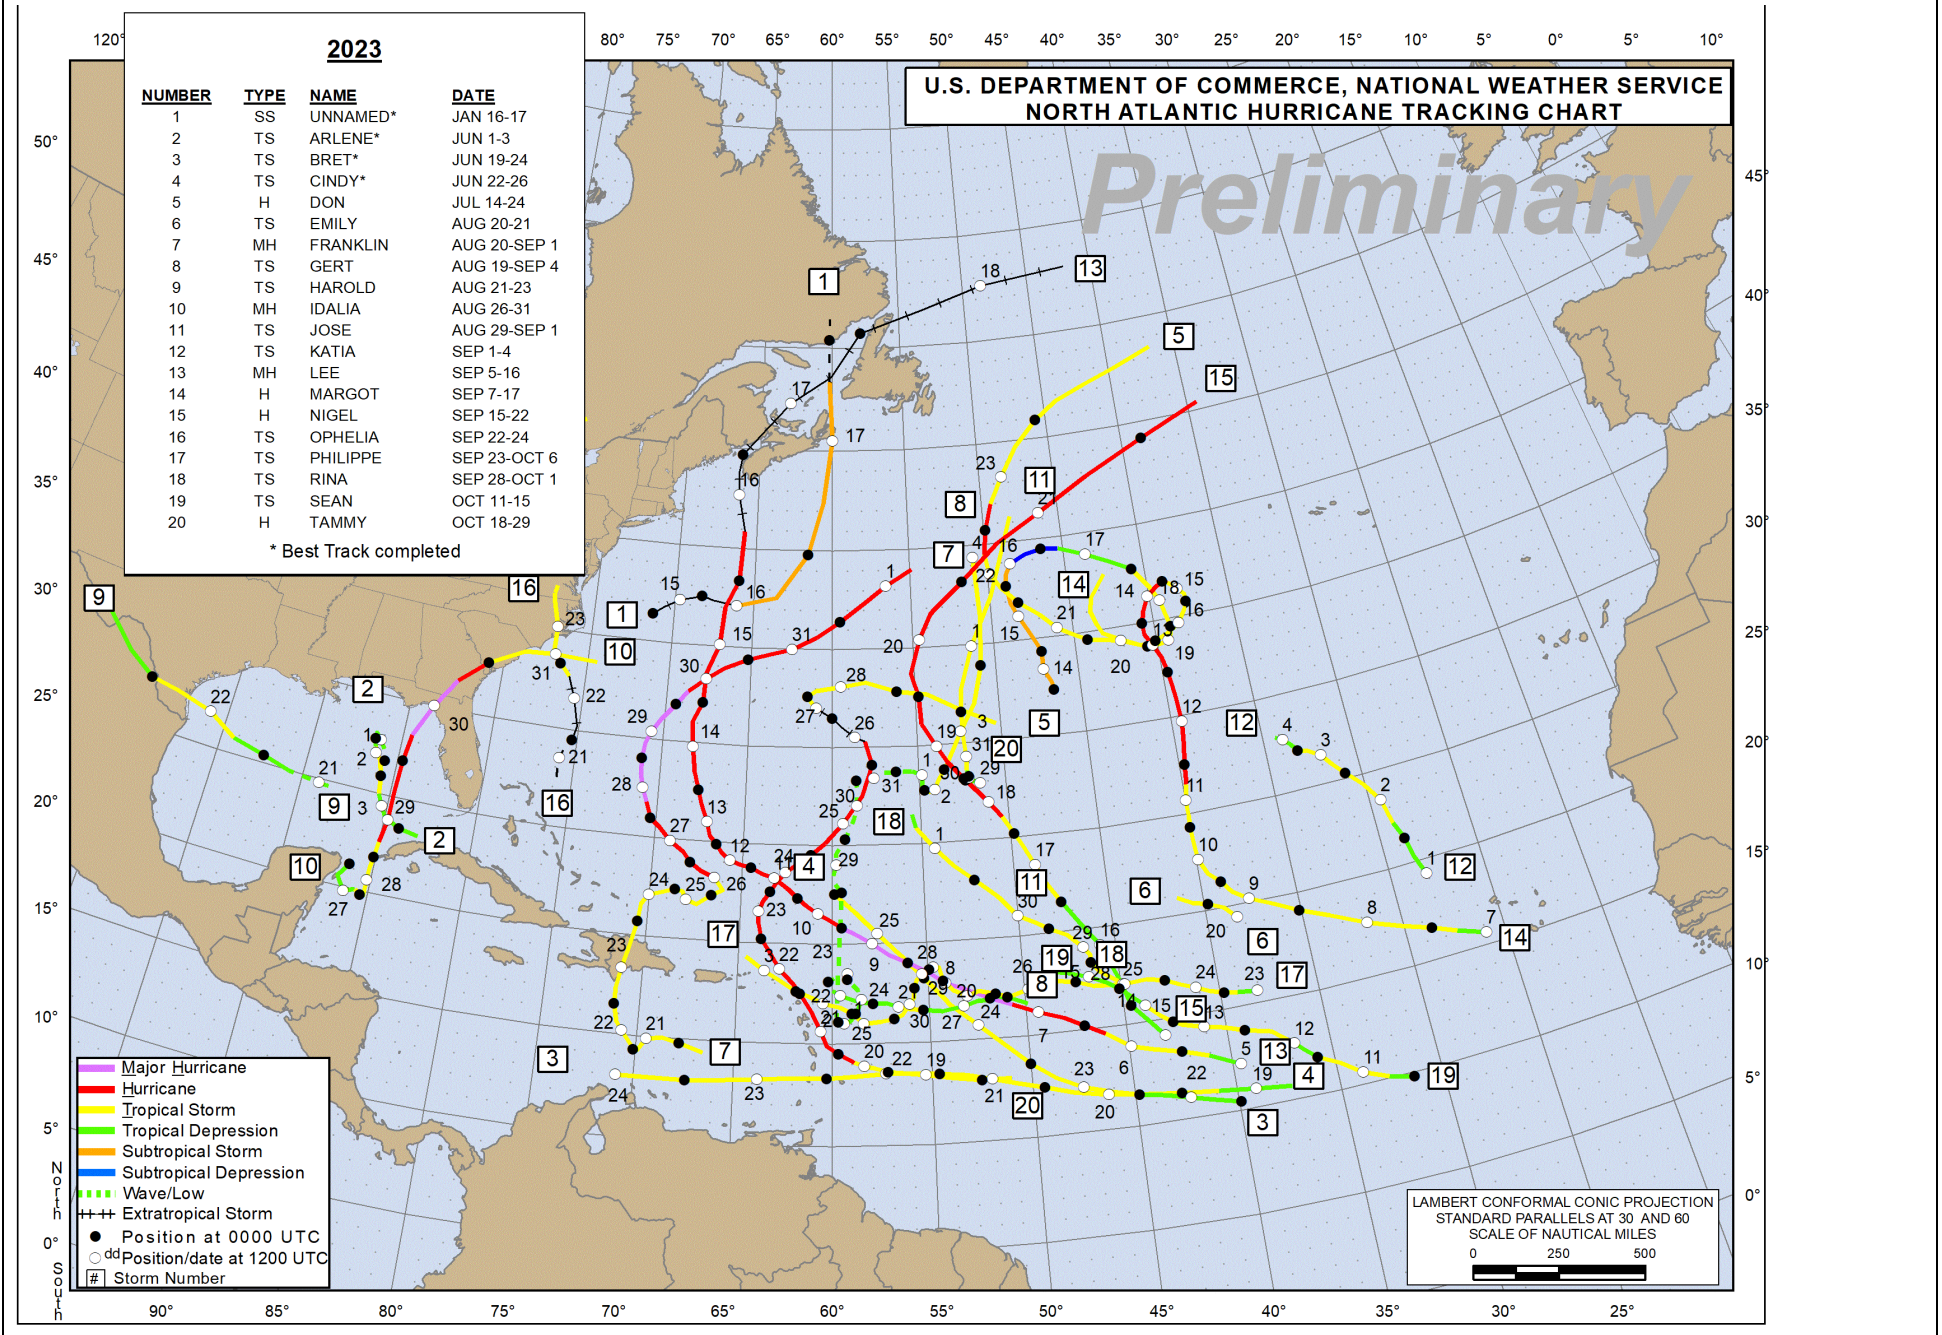

Section 1

Oil palm production, 2021

Oil palm production is measured in tonnes.

Section 3

Section 4

June 1985

July 2022

Section 5

CEN AMERICA: Change in moist forest cover, 2001-2010 (sq km)
SOURCE: AIDE ET AL 2012

Section 6

Section 7