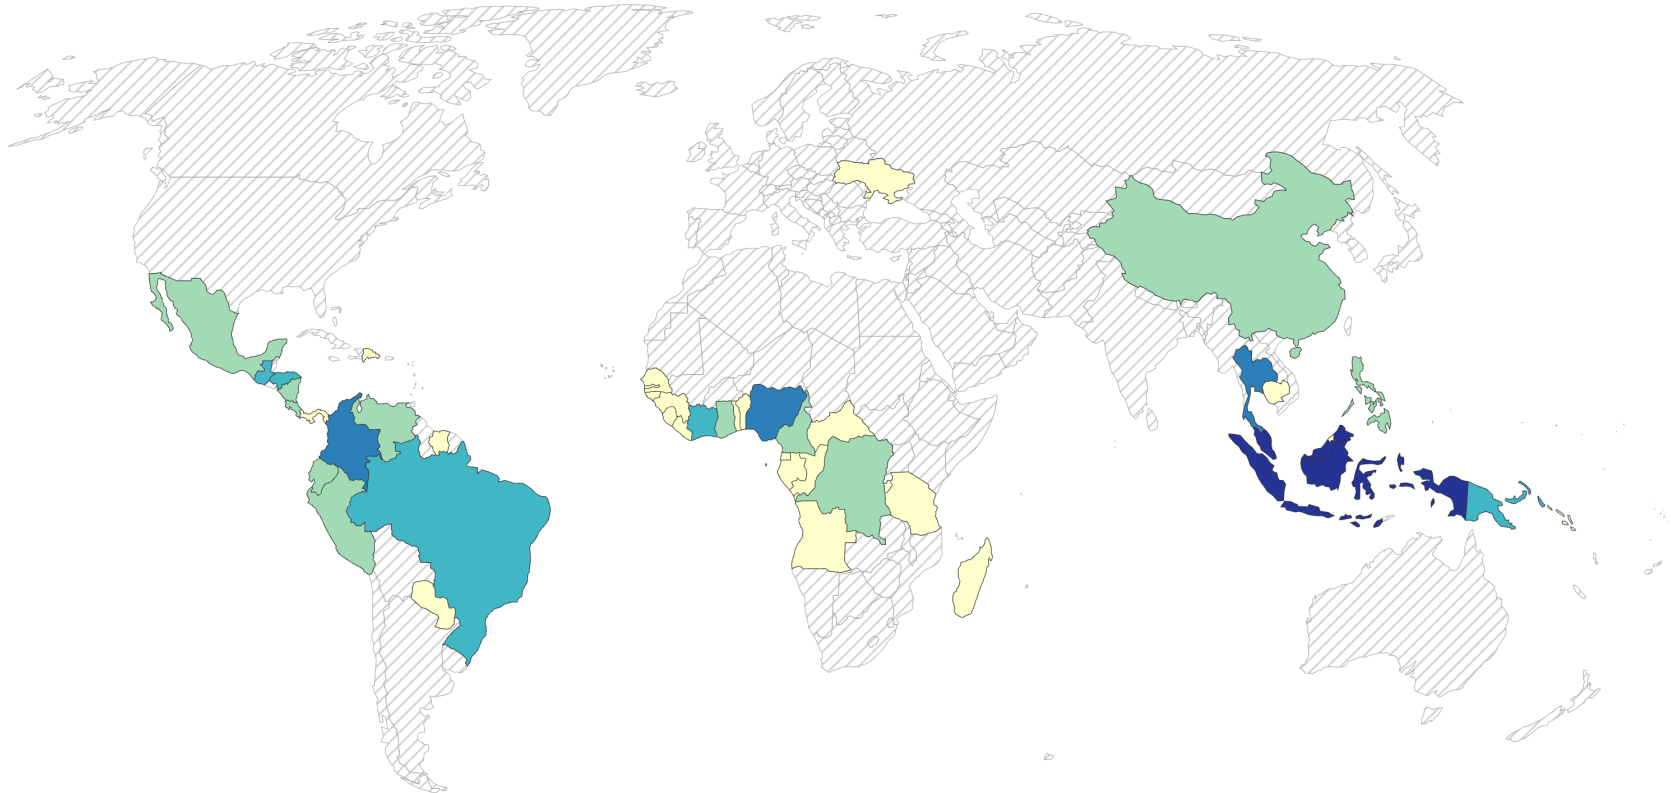

Section 1

Oil palm production, 2021

Oil palm production is measured in tonnes.

Section 3

Section 4

June 1985

July 2022

Section 5

CEN AMERICA: Change in moist forest cover, 2001-2010 (sq km)
SOURCE: AIDE ET AL 2012

Section 6

Section 7