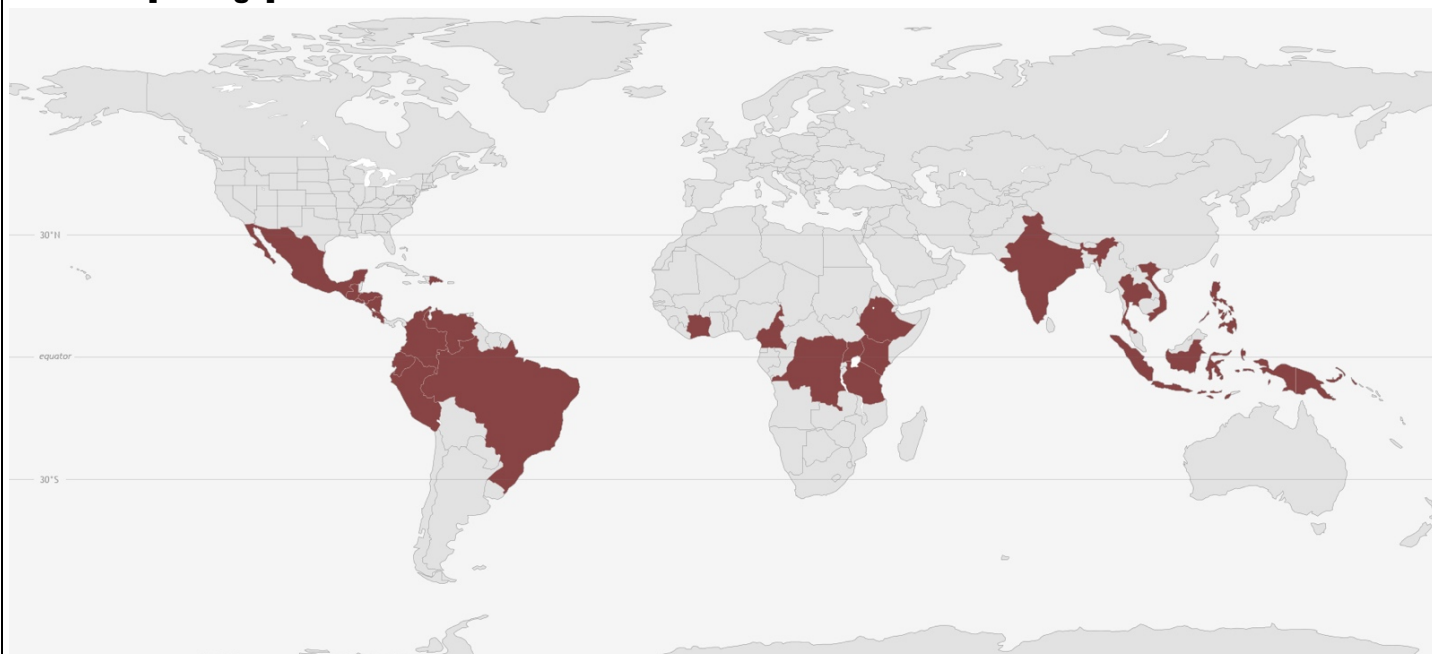

2018 United States Geography Olympiad - Map Examination  
Resource Booklet

Section 1 [1 image]

Section 2 [1 image]

Map of top 25 coffee producing nations in the world

Section 3 [2 images]

Map 1

Map 2 - Concentration of trash in the Great Pacific Garbage Patch

Section 4 [1 image]

Zebra mussel infestation in the United States (lighter colors = higher concentration)

Section 5 [2 images]

Map 1 - 2014 seismic hazard map of the US (yellow=moderate; orange=serious; red=severe)