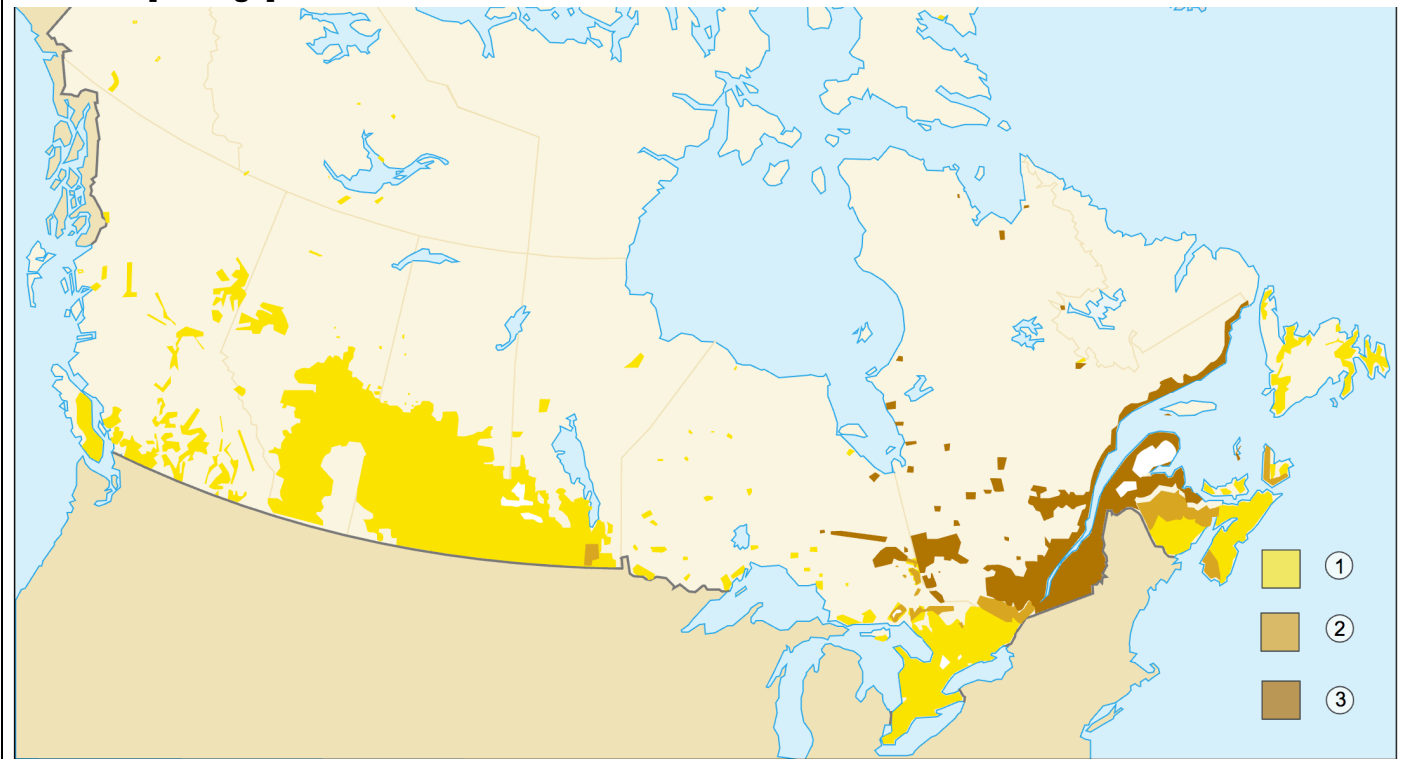

2018 United States Geography Olympiad - Map Examination  
Resource Booklet

Section 1 [1 image]

Section 2 [1 image]

Map of top 25 coffee producing nations in the world

Section 3 [2 images]

Map 1

Map 2 - Concentration of trash in the Great Pacific Garbage Patch

Section 4 [1 image]

Zebra mussel infestation in the United States (lighter colors = higher concentration)

Section 5 [2 images]

Map 1 - 2014 seismic hazard map of the US (yellow=moderate; orange=serious; red=severe)