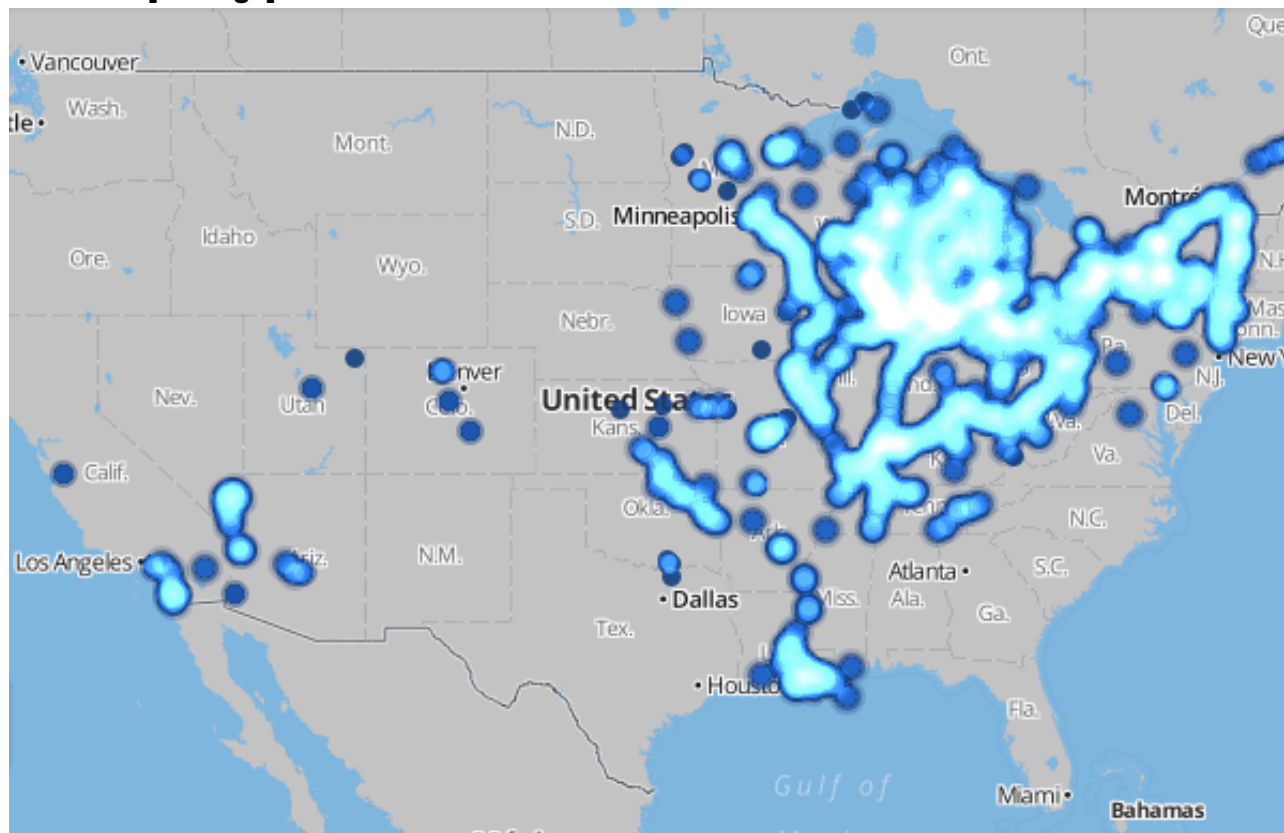

2018 United States Geography Olympiad - Map Examination  
Resource Booklet

Section 1 [1 image]

Section 2 [1 image]

Map of top 25 coffee producing nations in the world

Section 3 [2 images]

Map 1

Map 2 - Concentration of trash in the Great Pacific Garbage Patch

Section 4 [1 image]

Zebra mussel infestation in the United States (lighter colors = higher concentration)

Section 5 [2 images]

Map 1 - 2014 seismic hazard map of the US (yellow=moderate; orange=serious; red=severe)

Section 5 (continued)

Map 2

Section 6 [1 image]