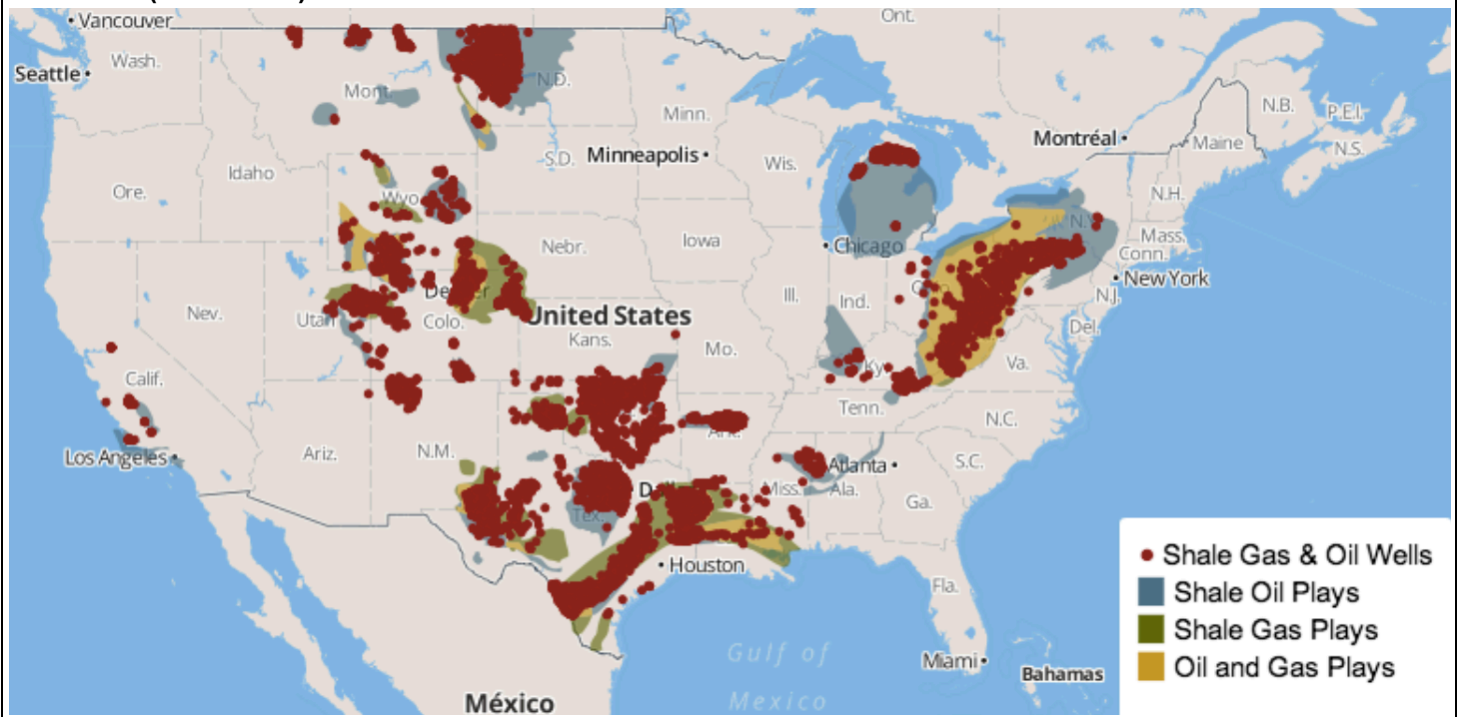

Section 4 [1 image]

Zebra mussel infestation in the United States (lighter colors = higher concentration)

Section 5 [2 images]

Map 1 - 2014 seismic hazard map of the US (yellow=moderate; orange=serious; red=severe)

Section 5 (continued)

Map 2

Section 6 [1 image]