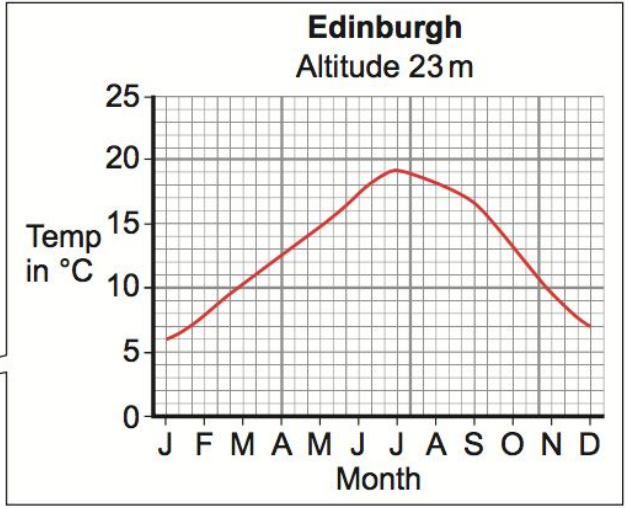

Section 1 [10 marks]

Population Pyramid Graph - Custom Region - United States

Section 2 [14 marks]

Section 3 [16 marks]

Section 4 [7 marks]

Section 5 [8 marks]

Passenger rail service in the United States (1965)