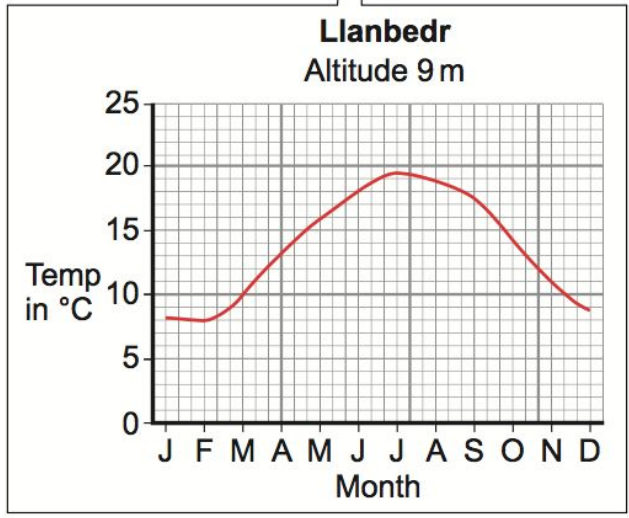

Section 1 [10 marks]

Population Pyramid Graph - Custom Region - United States

Section 2 [14 marks]

Section 3 [16 marks]

Section 4 [7 marks]

Section 5 [8 marks]

Passenger rail service in the United States (1965)