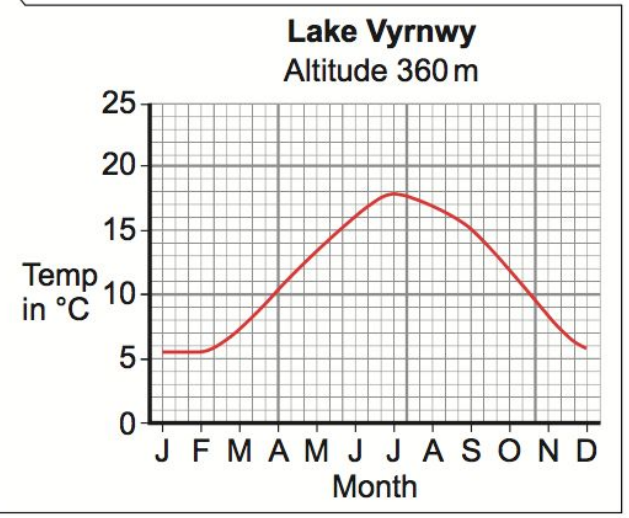

Section 1 [10 marks]

Population Pyramid Graph - Custom Region - United States

Section 2 [14 marks]

Section 3 [16 marks]

Section 4 [7 marks]

Section 5 [8 marks]

Passenger rail service in the United States (1965)